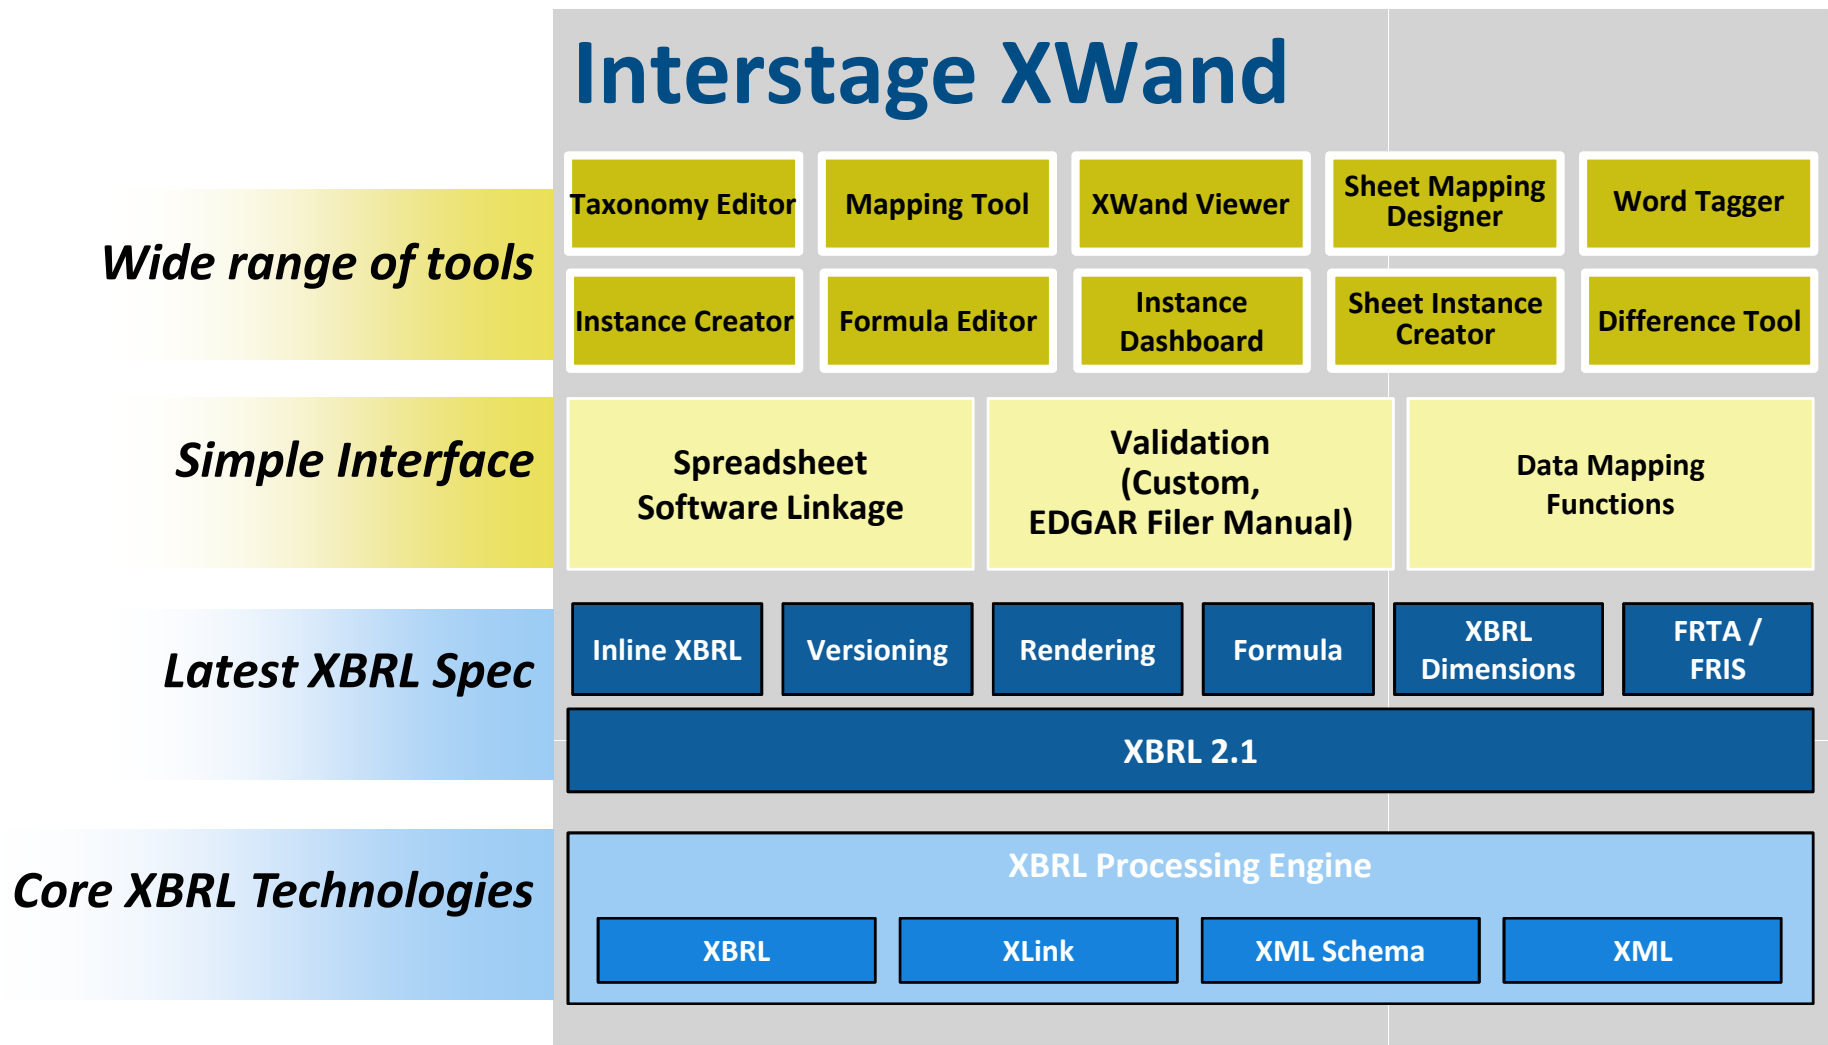

shaping tomorrow with you

Interstage XWand

October, 2011

Jaideep Shah

The Proven XBRL Solution

- Version 12
- December 2011 / January 2012
- Specifications support
 - Formulas update
 - Versioning
 - Rendering
- Validation support
 - Validation framework
 - Consistency Checks (US)
 - EFM (US)
 - HMRC (UK)
 - Query
- Formula creation API

- **Inline XBRL**
 - Creation and validation
 - HMRC Guidelines support
 - Browser based review
- **Versioning specification**
 - Create, validate and view versioning reports
- **Rendering specification**
- **Enhance Formula specification**
 - New Filters, Validation Messages
 - Multiple instances
- **Instance merging**
- **Enhanced UI – Ease of use, shortcuts**
- **Office 2007, 2010 support**

Version 12 – API

- Enhance Formula specification
- Formula creation API
- EFM Validation Version 17
- HMRC Validation
- Validation Framework
 - Easily control and configure various types of validations
 - Query API
 - Access taxonomy and instance document using SQL syntax
- Create web form from Rendering Linkbase definition