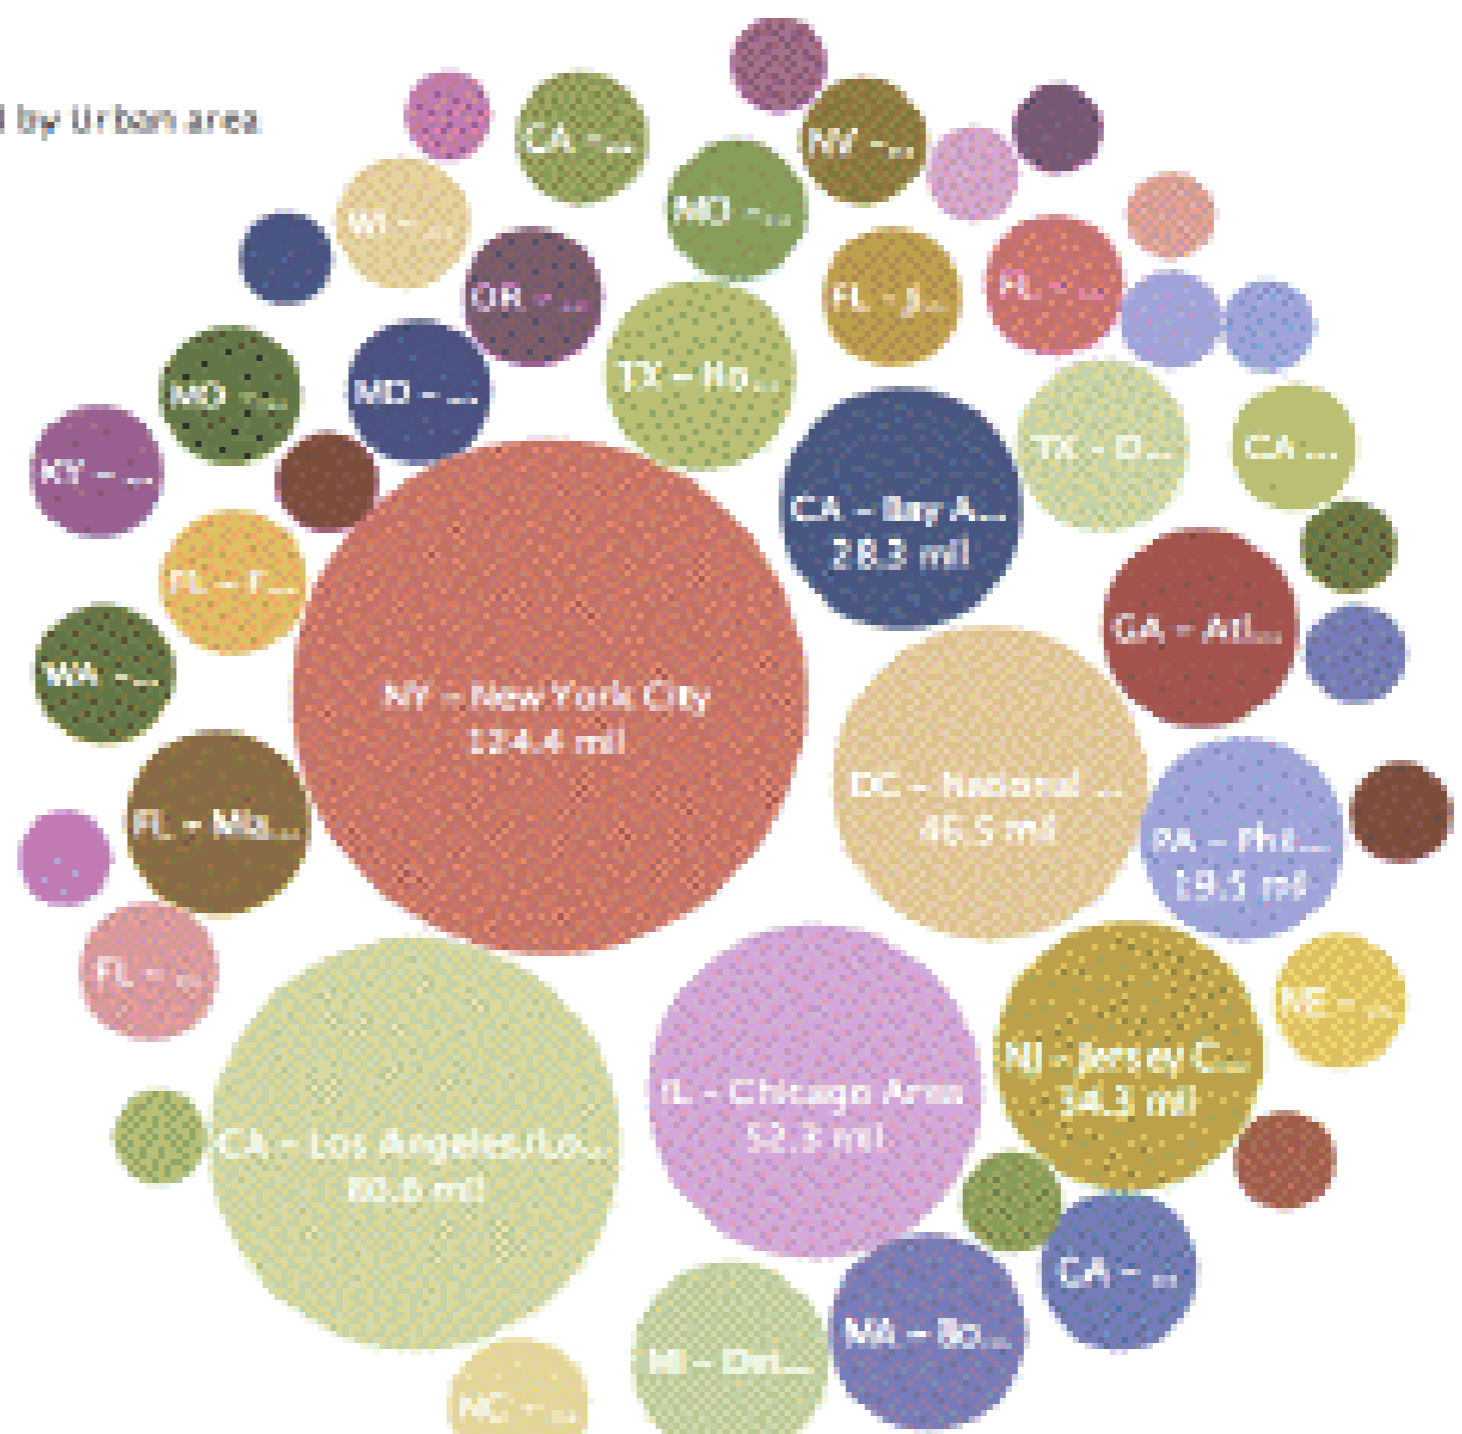

Provide tools

Distribution of DHS "Urban Area Security Initiative"

Can't see the visualization? Download the latest Java plugin [here](#). On Macs: best viewed in Safari.

Created by: [WDavidStephenson](#) Created on: Friday September 14, 7:05 PM

Urban area
Click to select,
Ctrl-Click: multiple
Shift-Click: range

- AZ - Phoenix Area*
- CA - Anaheim/Santa
- CA - Bay Area
- CA - Los Angeles/Lo
- CA - Sacramento Are
- CA - San Diego Area
- CO - Denver Area
- DC - National Capita
- FL - Ft. Lauderdale A
- FL - Jacksonville Are
- FL - Miami Area
- FL - Orlando Area
- FL - Tampa Area*
- GA - Atlanta Area
- HI - Honolulu Area
- IL - Chicago Area
- IN - Indianapolis Are
- KY - Louisville Area*
- LA - Baton Rouge Ar

Allocation
Disks colored by Urban area