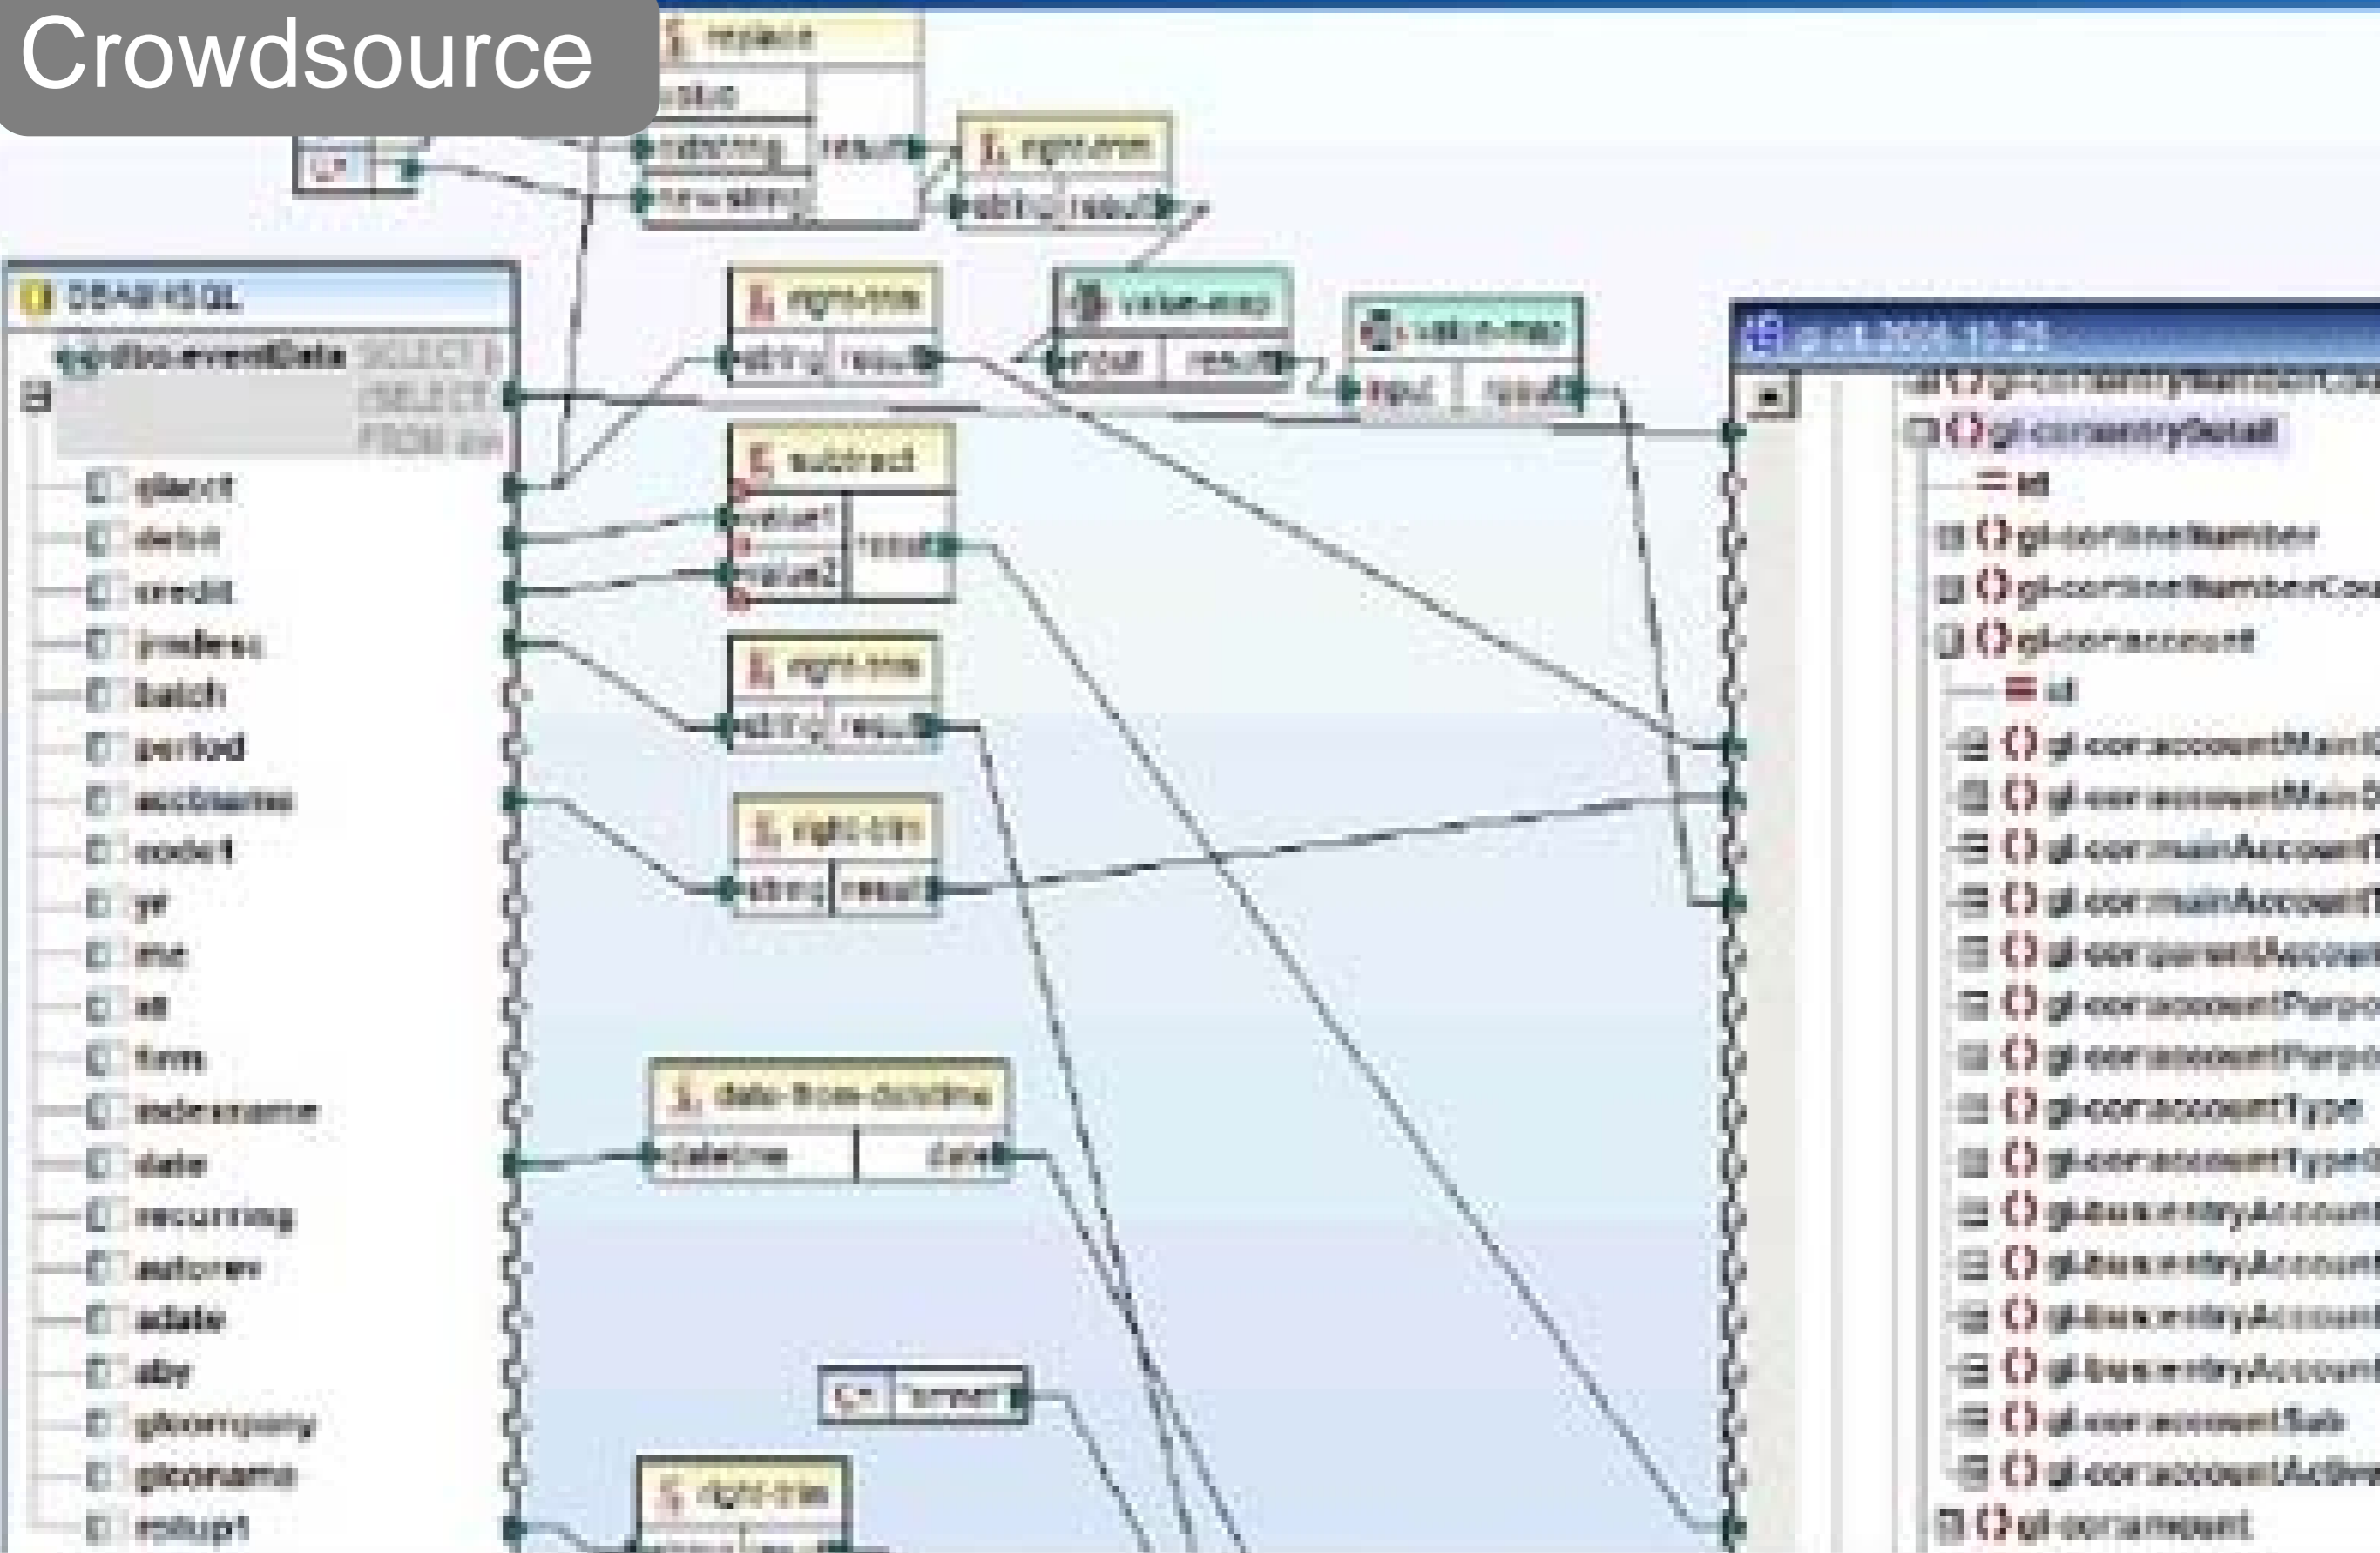

Allocation
Disks colored by Urban area

Get workers data

Source: Intergraph CAD data, FY 2007. Does not include staff hours worked by Fire Prevention Division, or scheduled non-911 deployments.

For details of what's included in each Event Family, see Event Family Membership document. 5

Government follows suit

AM.Net to XBRL GL

Crowdsource

Reason for optimism

twitter Home Profile Message

 **Brian Fairbanks**
and 5.7 WSW: 0.09 inches of rain fell in the past
hour 1:00pm to 2:00pm [#wxnc](#)
6 hours ago