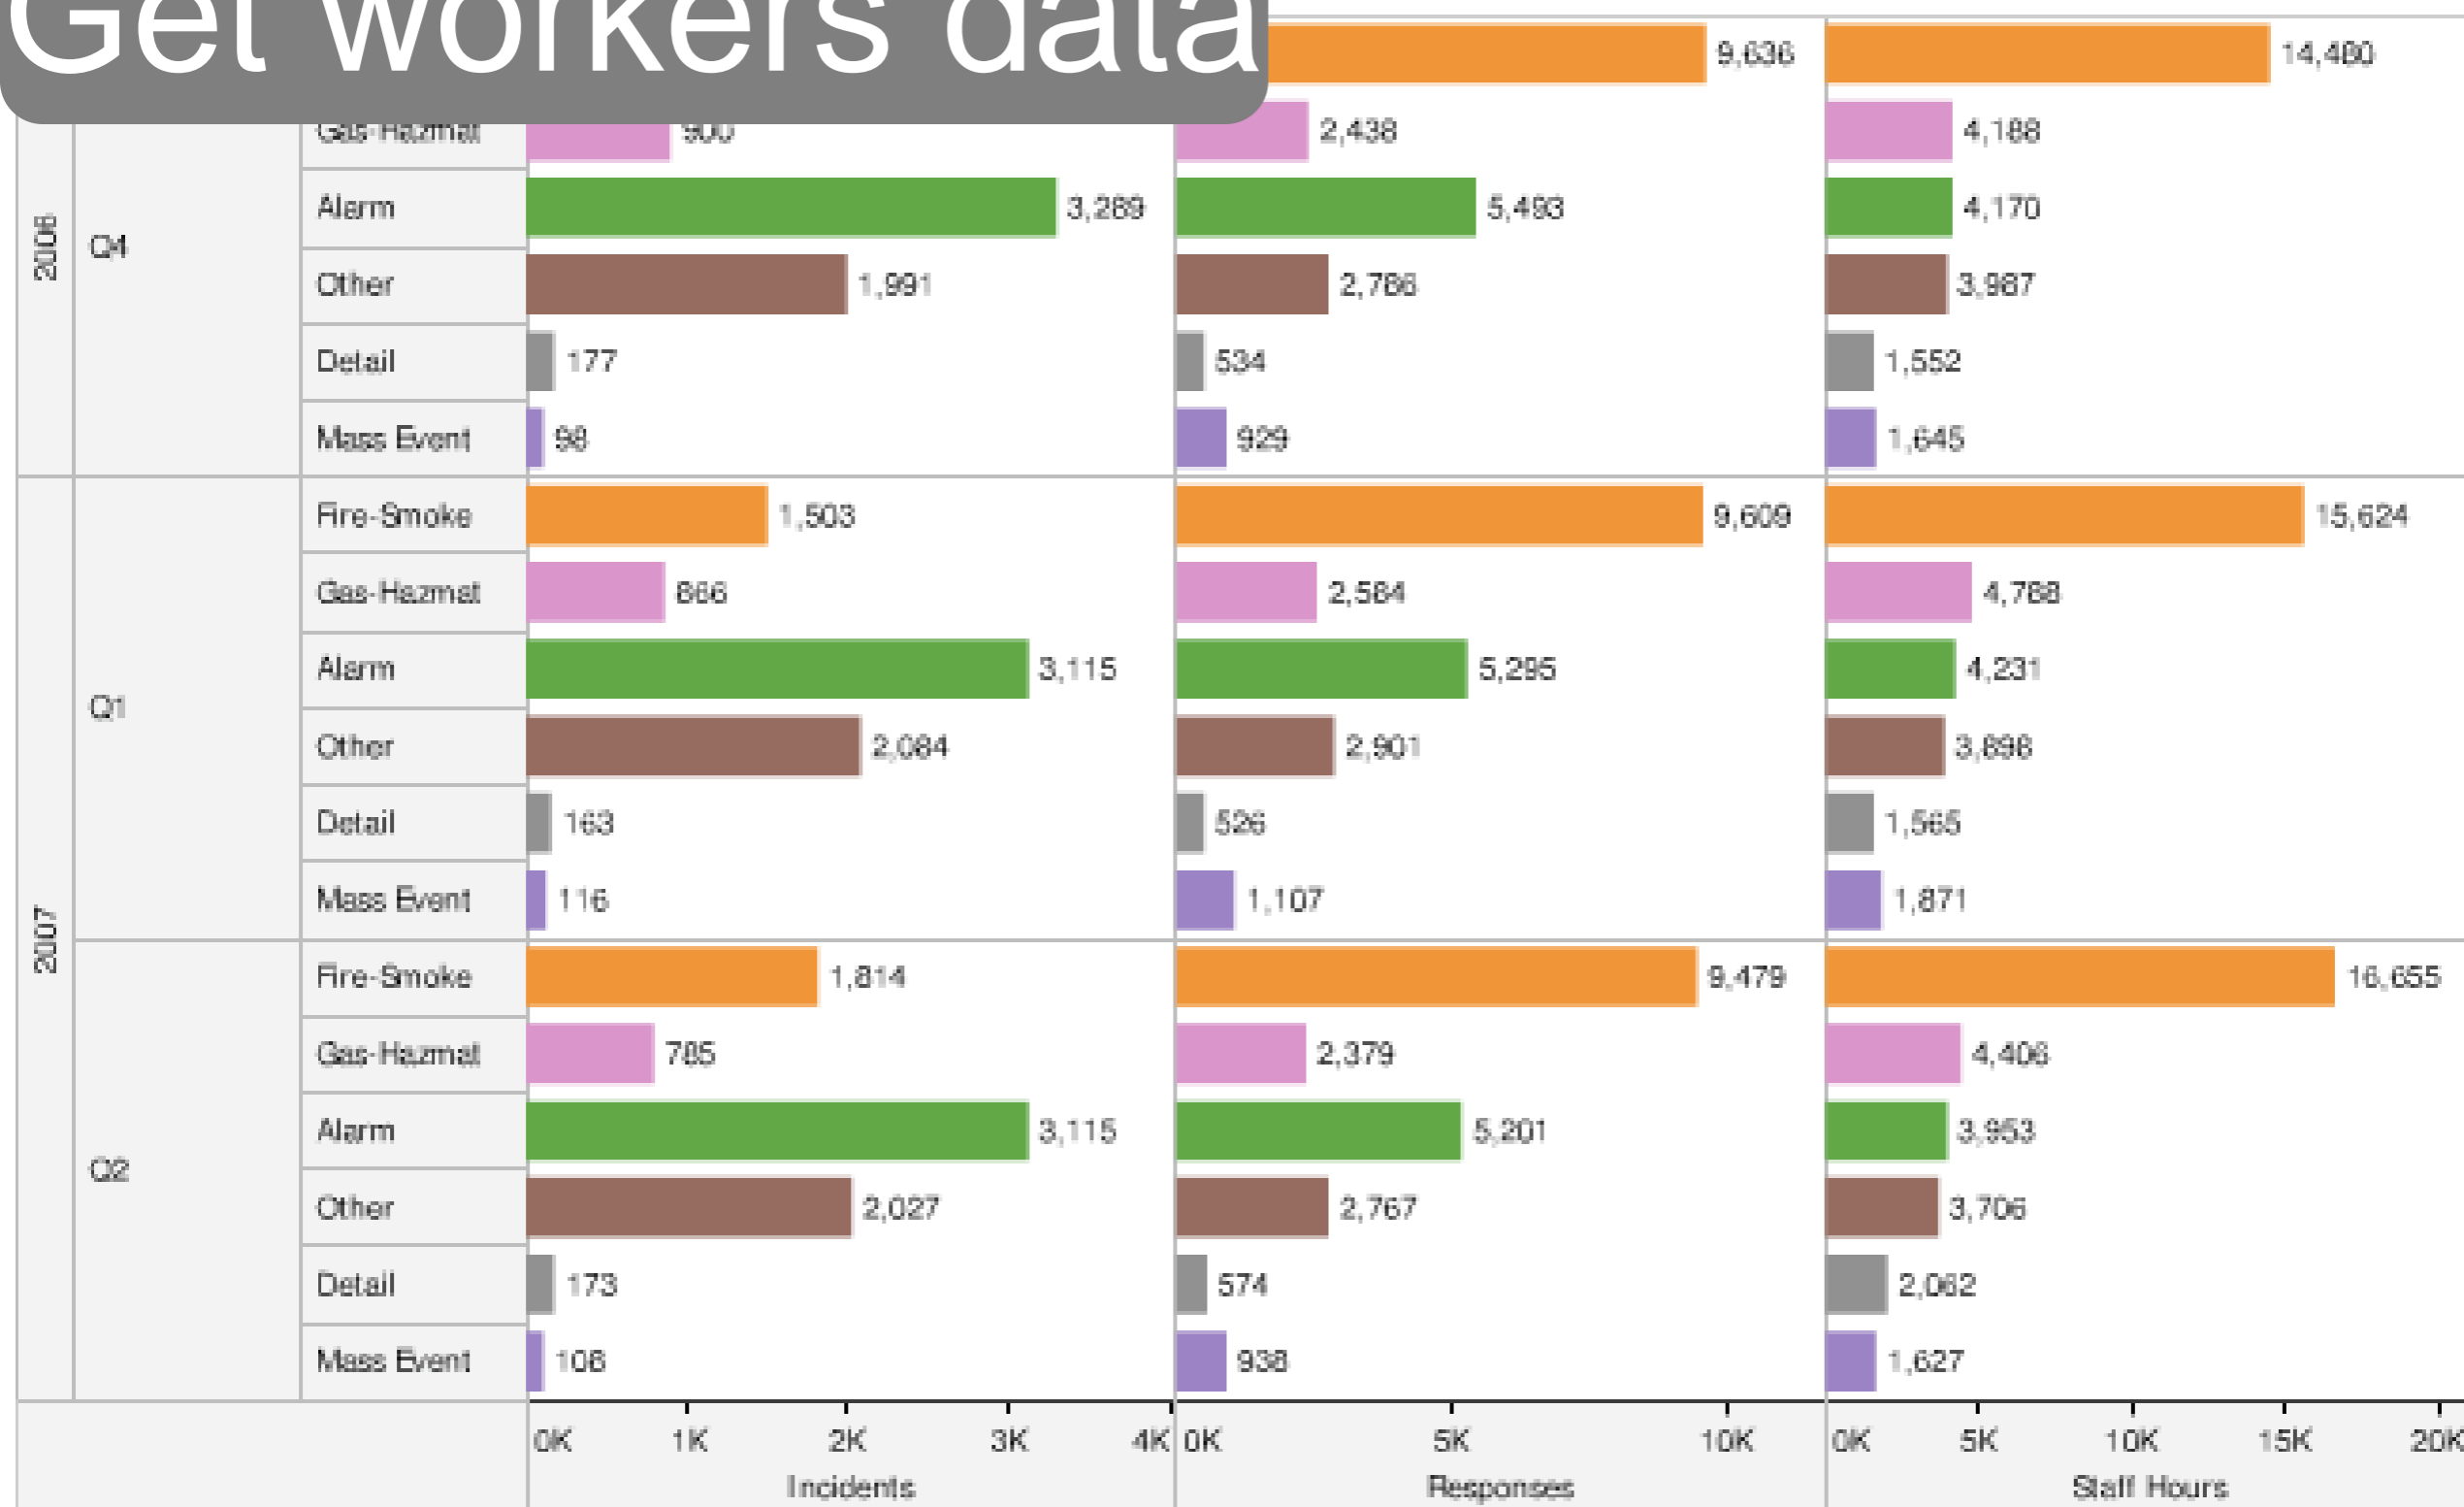

Get workers data

Source: Intergraph CAD data, FY 2007. Does not include staff hours worked by Fire Prevention Division, or scheduled non-911 deployments.

For details of what's included in each Event Family, see Event Family Membership document. 5